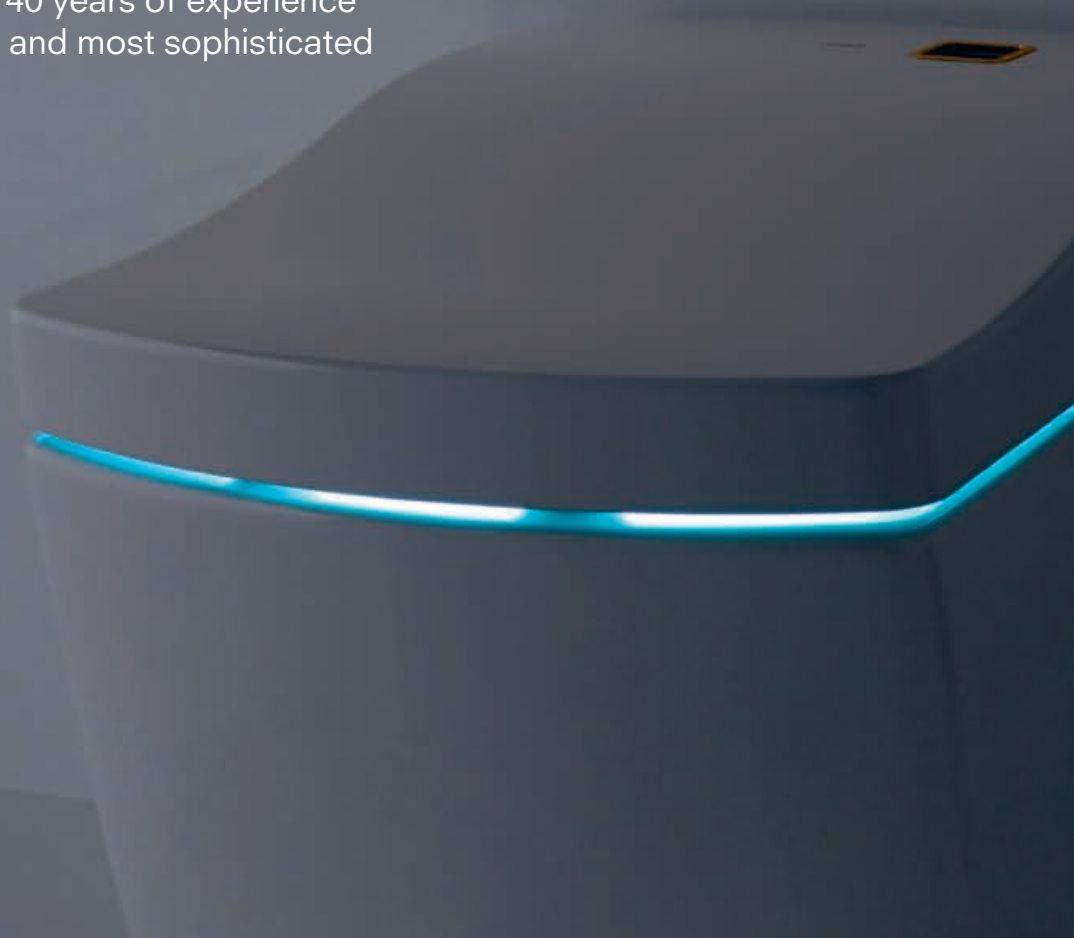

WASHLET™

For every taste and price class

Millions of customers around the world rely on their TOTO WASHLET™. Nearly 40 years of experience guarantee the best hygiene and most sophisticated technologies.

Photo
NEOREST WASHLET™ AC
TOF996WGE#NW1

NEOREST WASHLET™ EW
TOF994WGE#NW1