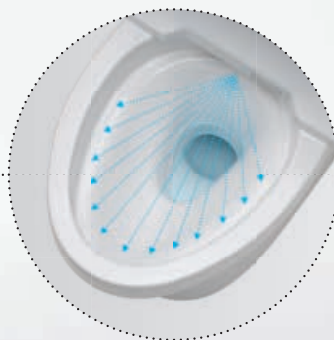

PreMist

A fine mist of water is sprayed on the ceramic surface, forming a water film that makes it more difficult for waste and dirt to accumulate.