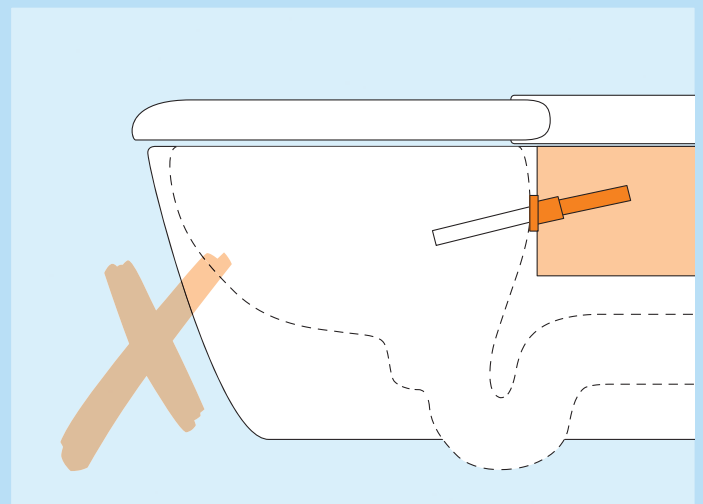

# Above the rim wand jet placement – for maximum hygiene

Every WASHLET™ features proven TOTO clean technologies. Importantly placing the **wand jet above the toilet bowl** thus avoiding contamination. This keeps the WASHLET™ incredibly clean – like the very first time it was used. The TOTO WASHLET™ is a shower toilet with the highest hygiene standards.

## WASHLET™

TOTO always positions the wand jet above the ceramic bowl

### Hygienic wand jet

- Positioned above the ceramic bowl – away from the “action”
- Cannot come into contact with urine or faeces after use
- Cannot come into contact with flushing water
- A higher position protects the wand jet and components from being affected by rising water due to a clogged toilet

## Conventional shower toilet

Wand jet placed within the toilet bowl