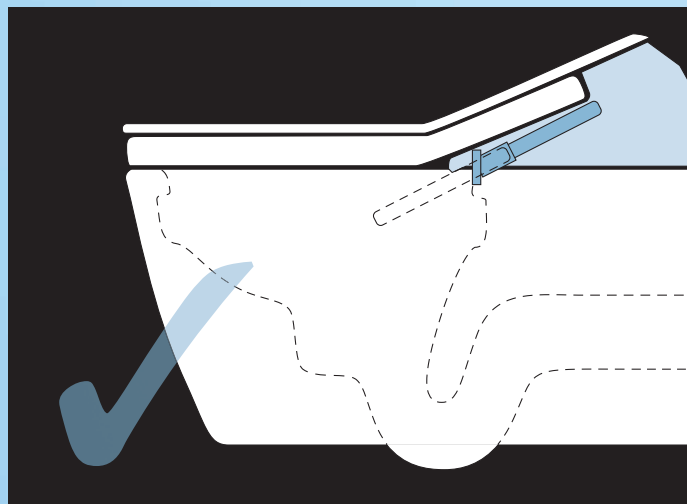

# Above the rim wand jet placement – for maximum hygiene

Every WASHLET™ features proven TOTO clean technologies. Importantly placing the **wand jet above the toilet bowl** thus avoiding contamination. This keeps the WASHLET™ incredibly clean – like the very first time it was used. The TOTO WASHLET™ is a shower toilet with the highest hygiene standards.

## WASHLET™

TOTO always positions the wand jet above the ceramic bowl

## Conventional shower toilet

Wand jet placed within the toilet bowl

### Great potential for contamination

- Positioned in the middle of the “action”
- Tip of the wand jet can come into contact with urine and faeces
- Wand jet can come into contact with flush water
- Wand jet and technology are placed within the toilet bowl, and can be contaminated if the toilet is clogged