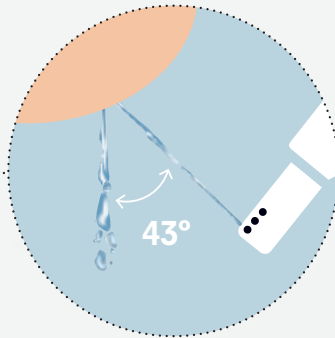

## Conventional shower toilet

Wand jet placed within the toilet bowl

### Great potential for contamination

- Positioned in the middle of the “action”
- Tip of the wand jet can come into contact with urine and faeces
- Wand jet can come into contact with flush water
- Wand jet and technology are placed within the toilet bowl, and can be contaminated if the toilet is clogged

## Wand jet position

The wand jet extends at a 43° angle during cleansing. This careful positioning means faeces cannot come into contact with the wand jet during cleansing.