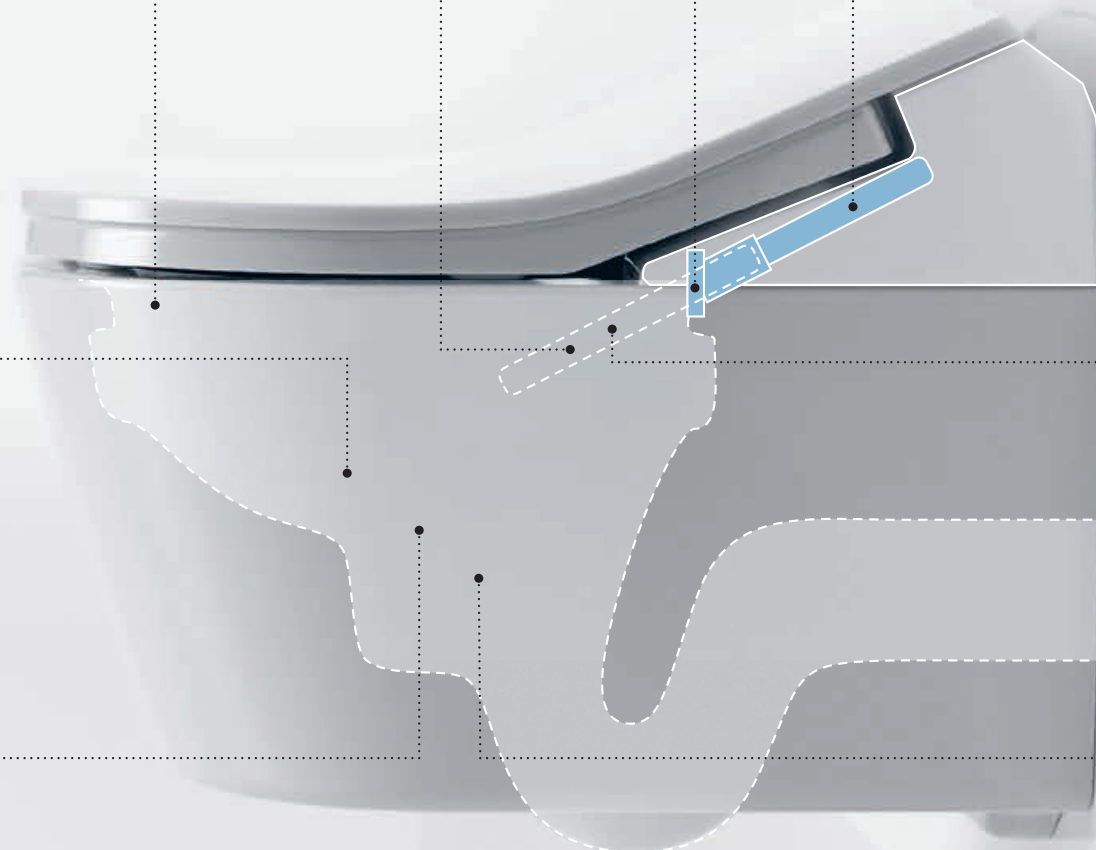

Tornado Flush

Each toilet features the highly effective Tornado Flush.